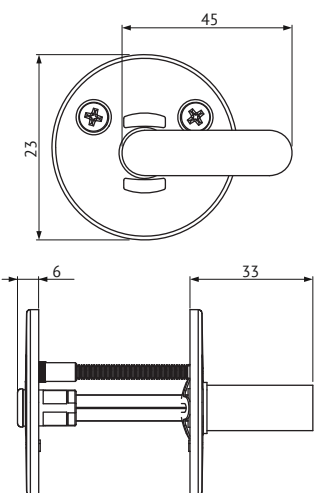

ABLOY® LH0340WC

Turning knob for indoors

Product description

Thumbturn for Scandinavian range for 40mm interior doors. Available also for thicker doors with L-version. Specially for hospital toilets. Long knob is easy to use.

Technical data

Material	Anodized aluminum
Available plating options	Chrome (Cr) Satin chrome (HCr) Polished brass (KiLa) Brushed brass (HaLa) Antimicrobial-coating ACTIVE Val/Mus/Har/Gra
Weight	0,10kg

This content is protected by Intellectual Property Rights Laws. The title to the content shall not pass to you, and instead shall remain with Abloy Oy or a third party holding the title. Abloy develops continuously the products and solutions offered. Therefore, the information contained in the document is subject to change without notice. ABLOY PROVIDES THIS CONTENT ON AN "AS IS" BASIS WITHOUT ANY WARRANTIES OF ANY KIND, EXPRESS, IMPLIED, OR STATUTORY."